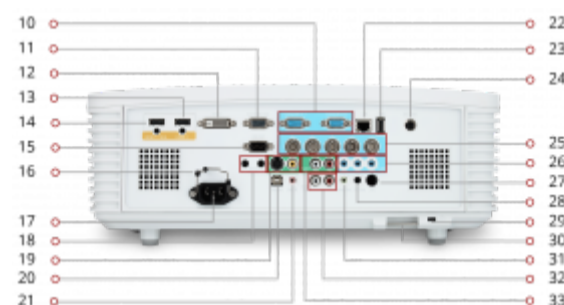

Key Features

5,200 Lumen Brightness | Vertical/Horizontal Lens Shift with Centered Lens | Stackable Design | 360-degree Installation
| SuperColor: Amazing Color Accuracy

Product Description

Bright and versatile for any professional installation, the ViewSonic® Pro9520WL WXGA projector delivers everything you need for big screens in big venues. Delivering 5,200 lumens of advanced high brightness, this projector is ideal for auditoriums, large boardrooms, houses of worship, and more. Thanks to SuperColor™ technology, content is brought to life with captivating color, crisp graphics, and stunning videos no matter the environment. Designed for installers, this top-notch performer is also easy to deploy and manage with its wide 1.7x optical zoom adjustment, a centered lens design, and a vertical/horizontal lens shift feature that provides extreme flexibility in even the most challenging installations. Thanks to the stackable design of these projectors, light output can be doubled by simply placing one projector on top of the other - perfect for large venues with high ambient light.

01 Menu Controls
02 Zoom Ring
03 Horizontal Lens Shift
04 Lamp Access
05 Elevation Feet
06 Focus ring

07 Vertical Lens Shift
08 IR Remote Sensor
09 Projection Lens
VGA (x2)
Monitor Out
DVI-D

HDMI In
HDMI/MHL In
RS232
Power Cable Lock
AC In
Video/S-Video In