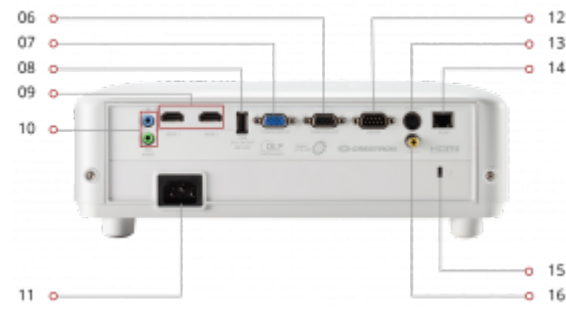

## Product Description

The ViewSonic® PG706HD 1080p projector features 4,000 lumens, Full HD 1920x1080 native resolution, an intuitive, user-friendly design, and a sleek white chassis. Exclusive SuperColor™ technology offers a wide color gamut for beautiful image production in nearly any environment. Equipped with Crestron® LAN controller, this projector makes it easy for IT admin to remotely control and manage multiple projectors from their workstations. With vertical keystone, and extensive connectivity, the PG706HD provides flexible and quick set-up. What's more, an energy-saving SuperEco™ feature reduces power consumption and extends the lamp life by up to 20,000 hours. The PG706HD is the ideal projector for both high-definition presentations and vibrant multimedia entertainment.

- 1. Control Panel
- 2. Elevation Foot
- 3. Zoom Ring
- 4. IR Remote Sensor
- 5. Projection Lens

- 7. VGA In
- 8. USB 2.0 Type A
- 9. HDMI (x2)
- 10. Audio In/Out
- 11. AC In
- 12. RS232

- 13. S-Video In
- 14. LAN
- 15. Kensington® Lock Slot
- 16. RCA Video In