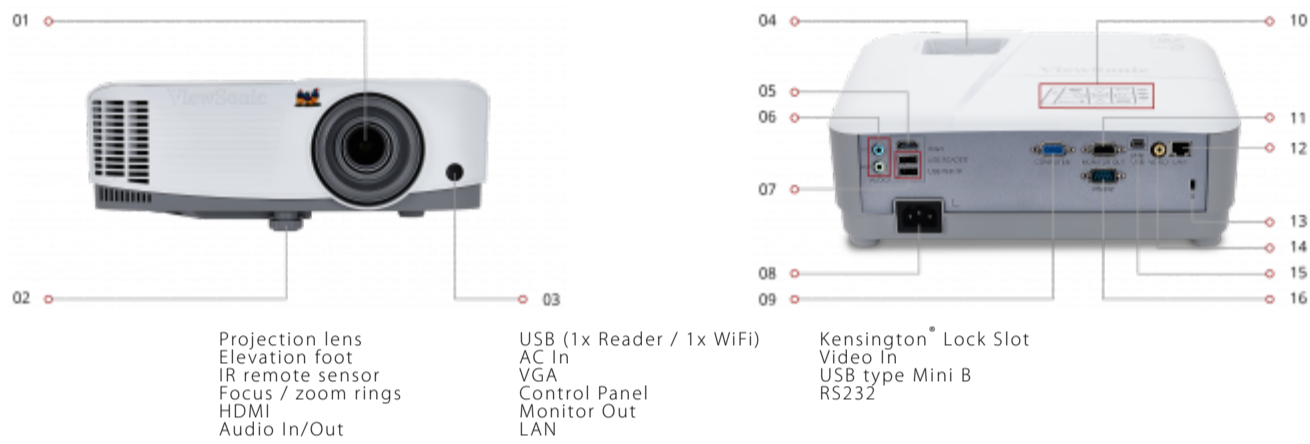

Key Features

SuperColor: Amazing Color Accuracy | 3,600 Lumen Brightness |
Network Capable | USB Reader and USB Display | WiFi and LAN Display

Product Description

The ViewSonic® PG603W WXGA networkable projector features 3,600 lumens, WXGA 1280x800 native resolution, an intuitive, user-friendly design, and a sleek white chassis. Exclusive SuperColor™ technology offers a wide color gamut for beautiful image production in nearly any environment, while SonicMode™ sound enhancement technology powers a 10W speaker for incredibly clear and audible sound. An energy-saving SuperEco® feature reduces power consumption and extends the lamp life by up to 15,000 hours. An integrated USB A reader port, and optional WiFi (PJ-WPD-200 wireless dongle sold separately) deliver flexible content streaming and wireless presentation options. Equipped with Crestron® LAN controller, this projector makes it easy for IT admin to remotely control and manage multiple projectors from their workstations. With horizontal and vertical keystone correction, 4 corner adjustments, and extensive connectivity, this projector provides for flexible and quick set-ups, and is the ideal projector for use in education and business environments.

1280 x 800
RESOLUTION

3,600 ANSI
LUMENS

1.55-1.70
THROW RATIO

Contact Sales

- call: 888.881.8781
- email: salesinfo@viewsonic.com
- visit: viewsonic.com

Display:

Type:	DLP Lamp
Resolution Type:	WXGA (1280x800)
Resolution:	1280 x 800
Brightness (Lumens):	3,600 ANSI
Display Size (in.):	30 - 300 in. / 0.76 - 7.62 m
Throw Distance:	3.3 - 36 ft / 1 - 11 m
Throw Ratio:	1.55-1.70
Keystone:	Vertical (± 30°) / Horizontal (± 20°)
Lens:	1.1x optical zoom
Light Source (watt):	200
Light Source Life, Normal (hours):	5000
Light Source Life, Dynamic Eco-Mode (hours):	15000
Color Depth:	1.07B Color (R/G/B 10bit)
Dynamic Contrast Ratio:	22,000:1
Aspect Ratio:	16:10