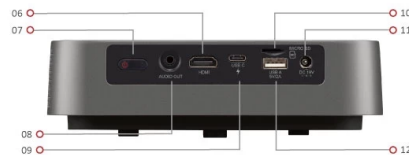

8. Audio Out
9. USB Type-C (5V/2A)
10. Micro SD Card Reader
11. DC In
12. USB Reader (5V/2A)