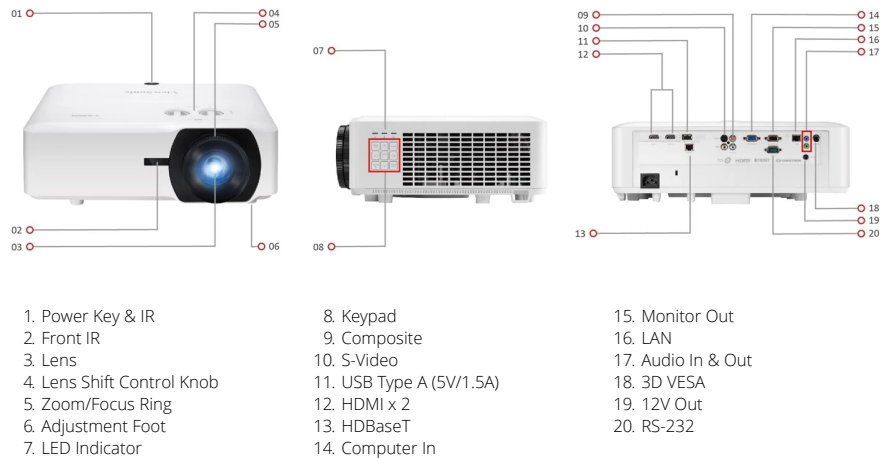

SPECIFICATION

Native Resolution:	1920x1200
DMD Type:	DC3
Brightness:	5000 ANSI Lumens
Contrast Ratio:	3000000:1
Display Colour:	1.07 Billion Colours
Light Source Type:	Laser Phosphor system
Light Source Life (Normal):	up to 20000
Lamp Watt:	Nichia 67W x2
Lens:	F=1.81-2.1, f=14.3-22.9mm
Projection Offset:	0%
Throw Ratio:	1.36-2.18
Optical Zoom:	1.6X
Digital Zoom:	0.8x-2.0x
Image Size:	30"-300"
Throw Distance:	0.88-14.09m (100"@2.93m)
Keystone:	H: +/-40° , V: +/-40°
Lens Shift V. Range:	Yes (+50%, -50%)
Lens Shift H. Range:	Yes (+23%, -23%)
Audible Noise (Normal):	35dB
Audible Noise (Eco):	28dB
Input Lag:	16ms
Resolution Support:	VGA(640 x 480) to WUXGA(1920 x 1200)
HDTV Compatibility:	480i, 480p, 576i, 576p, 720p, 1080i, 1080p
Video Compatibility:	NTSC, PAL, SECAM
Horizontal Frequency:	15K-102KHz
Vertical Scan Rate:	23-120Hz

INPUT

Computer in (share with component):	1
Composite:	1
S-Video:	1
HDMI:	2 (HDMI 1.4a/HDCP1.4 x2)
Audio-in (3.5mm):	1
Audio-in (RCA R/L):	1
3D VESA (Sync):	1
HDBaseT:	1
RJ45 Input:	1 (LAN control)

OUTPUT

Monitor out:	1
Audio out (3.5mm):	1
Speaker:	10W x2
USB Type A (Power):	1 (5V/ 1.5A) (share with service)
12V Trigger (3.5mm):	1 (3.5mm)

CONTROL

RS232 (DB 9-pin male):	1
RJ45:	1
USB Type A (Services):	1 (share with USB A Output)

OTHERS

Power Supply Voltage:	100-240V+/- 10%, 50/60Hz (AC in)
Power Consumption:	Normal: 280W Standby: <0.5W
Operating Temperature:	0~40°C
Net Weight:	6.4kg
Dimensions (WxDxH) with Adjustment Foot:	405x305x145mm