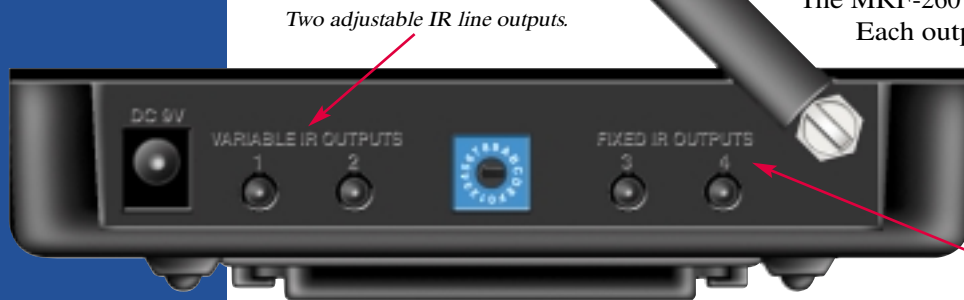

3. The MRF-260's built-in Front Blaster sends commands to components in the same cabinet space as the MRF-260.

4. Self-adhesive “Flashers” affix to the front panels of your components (over the built-in IR sensor). The Flashers relay commands to components out of sight of the MRF-260's Front Blaster. The flashers plug in to the MRF-260's rear flasher line outputs via their 10 foot cables. Uniquely, the MRF-260 can also connect to rear panel IR Inputs via its two adjustable Outputs.

Interference Rejection and Extended Range via Narrow Band

The MRF-260 receives RF (radio frequency) signals via its integrated RF receiver and antenna. The MRF-260 displays RF interference via a bright red Status LED which flickers when interference is present if the ID is set to 0. Simply relocate the MRF-260 should interference occur.

COMPLETE
CONTROL

 **UNIVERSAL**
remote control
The Pioneer in Control Technology

Two Fixed IR Outputs Plus ...

The MRF-260 is equipped with two fixed IR line outputs with standard 3.5mm jacks for standard IR emitter/ flashers.

...Two Variable IR Outputs

The MRF-260 is equipped with two adjustable IR line outputs. Each output can be individually matched to rear panel IR inputs on any component that is designed to be operated by a standard IR repeater. The outputs utilize a 3.5mm jack and are compatible with standard IR emitter/flashers as well.