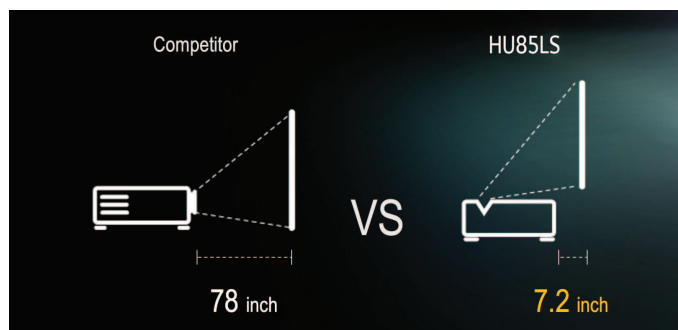

4K UHD Laser CineBeam Projector

HU85LS

Up to 120" Screen

4K UHD (3840 x 2160)

Laser (20,000 hour Lamp Life)

2700 ANSI Lumens

HDR10 High Dynamic Range Video

Advanced Edge Adjustment (12 point Warping)

Dolby Atmos® Compatible

The HU85LS has an Ultra Short Throw that allows it to be at the front of a room like a TV while delivering up to 120" screen size. Unlike conventional projectors that make three colors with one light source, the HU85LS adopts 3-channel laser technology to create RGB color via different light sources. Because of this, the HU85LS has no color wheel, so it significantly reduces "rainbow" effects that can be experienced by conventional projectors.

Ultra Short Throw

With the HU85LS's advanced Ultra Short Throw, you can enjoy a 90-inch cinematic screen by placing it just 2 inches away from the wall. And for a 120-inch screen, it only needs to be 7.2 inches from the wall.