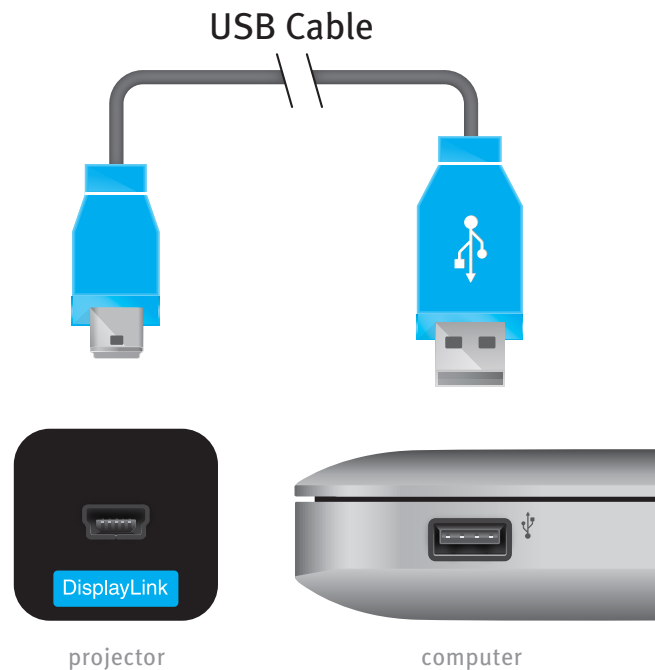

Just Plug and Project with DisplayLink™

Hassle-free, lightning fast-projection

Get meetings started on time with DisplayLink™. Using a simple USB cable connection between your laptop and the projector, your images are instantly and perfectly projected on screen. No buttons to push, no VGA cables to wrestle with. Once connected, the DisplayLink™ Driver auto-installs to the computer and automatically configures the projector within seconds. No more toggling or switching of screens. With the InFocus DisplayLink feature™, you get the convenience of instant set-up and hassle-free projection that can even run up to six projectors off your laptop at one go. DisplayLink makes projecting simple!

True Plug and Project

- No function keys to toggle
- No screen resizing
- No VGA cable to wrestle with
- No loss of signal or noise – all-digital connection (VGA is analog)

No remote? No problem

Full remote function is enabled on your laptop – you can even set it to automatically turn on the projector when you connect.

Flexibility

Because they are about the size of your average USB thumb drive, they'll fit into any briefcase, laptop bag or accessory pouch. Both male and female adapters are designed to connect and rotate to three different positions for maximum flexibility in tight spaces.