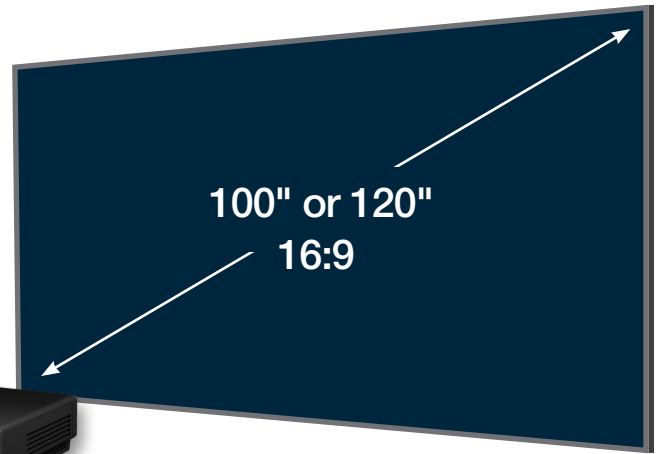

EPSON[®]
EXCEED YOUR VISION

LS-500 LASER
PROJECTION TV

BE AMAZED.

Projected image simulated.

Introducing the Epson® LS-500 Laser Projection TV.

With an immersive 4K HDR¹ viewing experience, the Epson Laser Projection TV represents a new generation of digital projection — one that redefines the everyday television experience by offering a stunning picture up to 120".

Equipped with Epson's proprietary 4K PRO-UHD² 3LCD technology, the Epson Laser Projection TV combines an advanced ultra short-throw laser projector with a high-resolution ambient light-rejecting screen with unique Optical Layering Technology — to produce vivid colors and deep blacks for an exceptionally bright, colorful, and sharp picture, in virtually any viewing environment.

⁴ Entire Rec.709 color space can be displayed in Digital Cinema Mode only.

Laser Projection TV

	100" 16:9	120" 16:9
Product Color	Black or White	Black or White
Screen Size	100"	120"
Screen Type	Ambient Light-rejecting-bezel Fixed Frame	
Resolution	4K PRO-UHD ²	
Digital Projection Technology	True 3-chip (3LCD) Ultra Short-throw	
Light Source	Epson Dynamic Laser Array	
Brightness (Color) ³	4,000 Lumens	
Brightness (White) ³	4,000 Lumens	
Dynamic Contrast Ratio	2,500,000:1	
Native Refresh Rate	Up to 60 Hz	
Maximum Color Gamut ⁴	Rec.709	
HDR ¹	10-Bit HDR and HLG	
Chroma Subsampling	4:2:2 (4K 60 fps HDR10) 4:4:4 (4K 30 fps HDR10) 4:4:4 (4K 60 fps no HDR)	
Real-time HDR Curve Adjustment	Yes – 16-Steps	
Digital Color Processing	Real-time 12-bit Analog-to-digital	
Focus Control	Precision Analog Slider	
Built-in Audio	Front-firing 10 W Stereo Speakers	
Instant ON/OFF	Yes	
3D Compatibility ²	Yes – Using Active 3D Glasses	
Input Connections	HDMI 2.0 x 3 (18 Gbps) / HDCP 2.2	
Smart TV Operating System	Android™ TV	
Warranty	2-Year Limited	
MSRP	\$4,999	\$5,999