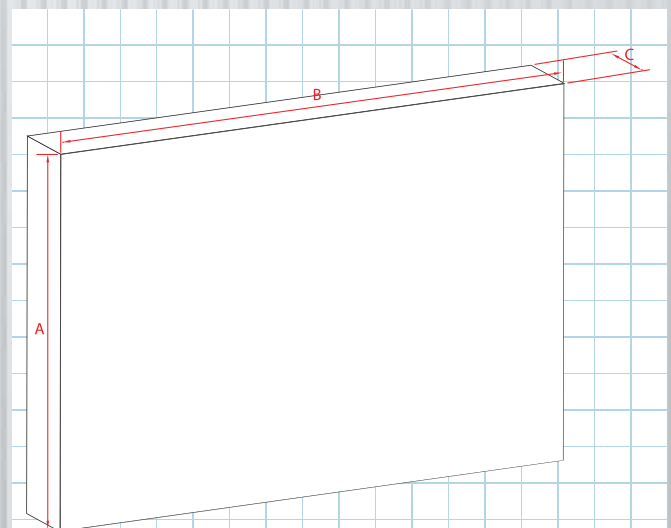

The listed measurements are for general reference only. Please contact Elite Screens to verify product design and dimensions before attempting to integrate its products with any structural or furniture modification. Although a manufacturer may offer product advice, it may be taken or disregarded at the integrator's discretion. Elite Screens will not be held responsible or be otherwise liable for faulty installations.