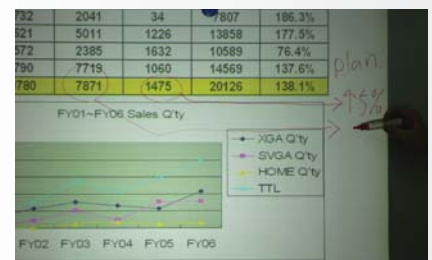

WhiteBoardScreen™ Series

Model	Nominal Diagonal	View Height (in)	View Width (in)	View Height (cm)	View Width (cm)	UPS or FedEx	Net Weight (lbs)	Gross Weight (lbs)	Net Weight (kgs)	Gross Weight (kgs)	Packaging Dimension (LxHxW)	Gain	Screen Material	Dry Erase Pen/Eraser Included
WB60V	60"(4:3)	34.6	46.5	88.0	118.0	Yes	34.4	39.7	15.6	18.0	52.4"x40.9"x3.2"	4.0	StarBright™ 4	Included
WB80V	80"(4:3)	46.5	62.2	118.0	158.0	No	57.3	72.8	26.0	33.0	68.1"x52.6"x3.2"	4.0	StarBright™ 4	Included
WB96H	96"(16:9)	46.5	81.9	118.0	208.0	No	88.2	99.2	40.0	45.0	87.8"x52.4"x3.2"	4.0	StarBright™ 4	Included

WhiteBoardScreen™ Series Dimensions Table

Model	Screen Diag. & Aspect Ratio	Overall Width (A)	Viewing Width (A1)	Overall Height (B)	Viewing Height (B1)	Tray Length (A2)	B2	C1	C2
WB60V	60" (4:3)	1235.0	1190.0	935.0	890.0	1000.0	835	114	160
WB80V	80" (4:3)	1635.0	1590.0	1235.0	1190.0	1400.0	1135	145	228
WB96H	95" (16:9)	2135.0	2090.0	1235.0	1190.0	1900.0	1135	125	187

Unit: mm

Can't find size and ratio you're looking for? Visit elitescreens.com/csr to create your own

Model	Screen Diag. & Aspect Ratio	Overall Width (A)	Viewing Width (A1)	Overall Height (B)	Viewing Height (B1)	Tray Length (A2)	B2	C1	C2
WB60V	60" (4:3)	48.6	46.9	36.8	35.0	39.4	32.9	4.5	6.3
WB80V	80" (4:3)	64.4	62.6	48.6	46.9	55.1	44.7	5.7	9.0
WB96H	95" (16:9)	84.1	82.3	48.6	46.9	74.8	44.7	4.9	7.4