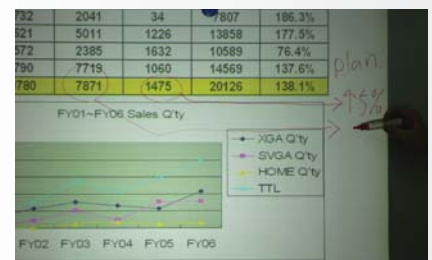

## WhiteBoardScreen™ Series

Model	Nominal Diagonal	View Height (in)	View Width (in)	View Height (cm)	View Width (cm)	UPS or FedEx	Net Weight (lbs)	Gross Weight (lbs)	Net Weight (kgs)	Gross Weight (kgs)	Packaging Dimension (LxHxW)	Gain	Screen Material	Dry Erase Pen/Eraser Included
WB60V	60"(4:3)	34.6	46.5	88.0	118.0	Yes	34.4	39.7	15.6	18.0	52.4"x40.9"x3.2"	4.0	StarBright™ 4	Included
WB80V	80"(4:3)	46.5	62.2	118.0	158.0	No	57.3	72.8	26.0	33.0	68.1"x52.6"x3.2"	4.0	StarBright™ 4	Included
WB96H	96"(16:9)	46.5	81.9	118.0	208.0	No	88.2	99.2	40.0	45.0	87.8"x52.4"x3.2"	4.0	StarBright™ 4	Included

## WhiteBoardScreen™ Series Dimensions Table

Model	Screen Diag. & Aspect Ratio	Overall Width (A)	Viewing Width (A1)	Overall Height (B)	Viewing Height (B1)	Tray Length (A2)	B2	C1	C2
WB60V	60" (4:3)	1235.0	1190.0	935.0	890.0	1000.0	835	114	160
WB80V	80" (4:3)	1635.0	1590.0	1235.0	1190.0	1400.0	1135	145	228
WB96H	95" (16:9)	2135.0	2090.0	1235.0	1190.0	1900.0	1135	125	187

Unit: mm

Can't find size and ratio you're looking for? Visit [elitescreens.com/csr](http://elitescreens.com/csr) to create your own

Model	Screen Diag. & Aspect Ratio	Overall Width (A)	Viewing Width (A1)	Overall Height (B)	Viewing Height (B1)	Tray Length (A2)	B2	C1	C2
WB60V	60" (4:3)	48.6	46.9	36.8	35.0	39.4	32.9	4.5	6.3
WB80V	80" (4:3)	64.4	62.6	48.6	46.9	55.1	44.7	5.7	9.0
WB96H	95" (16:9)	84.1	82.3	48.6	46.9	74.8	44.7	4.9	7.4