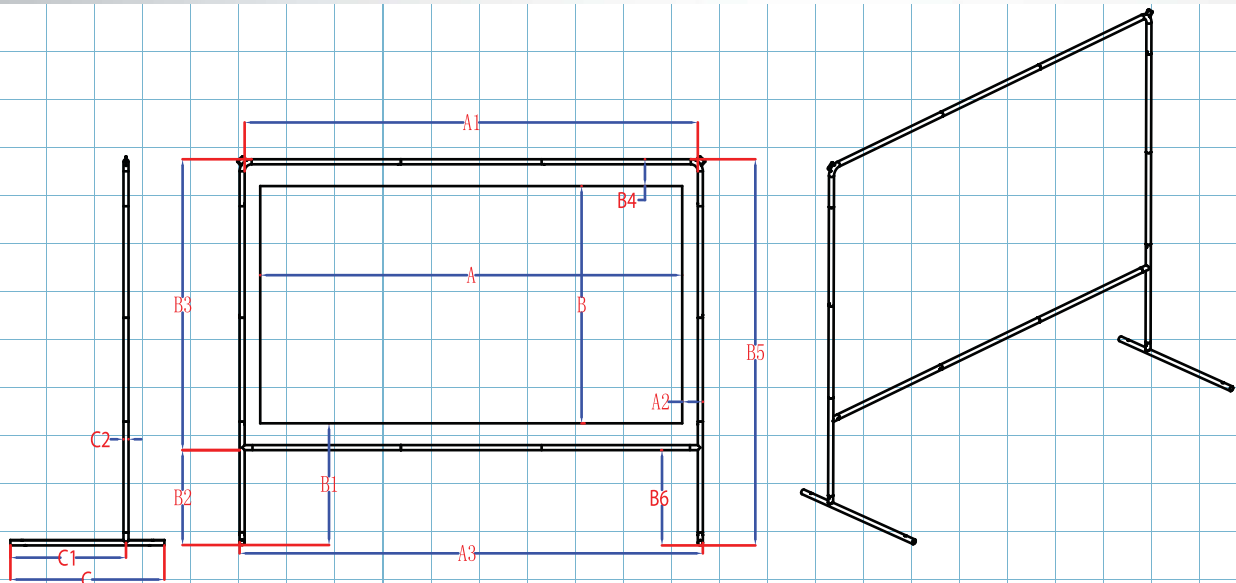

- Ideal for any outdoor activities, such as camping, parks or movies in the backyard
- The outdoor DynaWhite Material is durable 24/7, rain or shine
- 120" Diagonal. 59"x105" view size in 16:9 format with 4 side black masking border
- Heavy-duty frame construction for all types of weather
- Setup and Takedown is simple and quick with portable carrying bag for easy storage/transportation
- Kit includes ropes and 8 stakes for wind stability

Yard Master Series Dimension Table

Model	Screen Diag. & Aspect Ratio	Total Width (A3)	View Width (A)	Border Width (A2)	Total Height (B5)	View Height (B)	Model	Screen Diag. & Aspect Ratio	Total Width (A3)	View Width (A)	Border Width (A2)	Total Height (B5)	View Height (B)
OMS120H	120" (16:9)	2920	2657	130	2432	1494	OMS120H	120" (16:9)	115	104.6	5.1	95.7	58.8

Unit: mm Can't find size and ratio you're looking for? Visit elitescreens.com/csr to create your own

Unit: inch Can't find size and ratio you're looking for? Visit elitescreens.com/csr to create your own

Yard Master Series

Model	Nominal Diagonal	View Height (in)	View Width (in)	View Height (cm)	View Width (cm)	UPS or FedEx	Net Weight (lbs)	Gross Weight (lbs)	Net Weight (kgs)	Gross Weight (kgs)	Packaging Dimension (LxHxW)	Gain	Screen Material
OMS120H	120"(16:9)	58.8	104.6	149.4	265.7	Yes	58.4	61.7	26.5	28.0	41"x4.5"X18.1"	1.1	DynaWhite