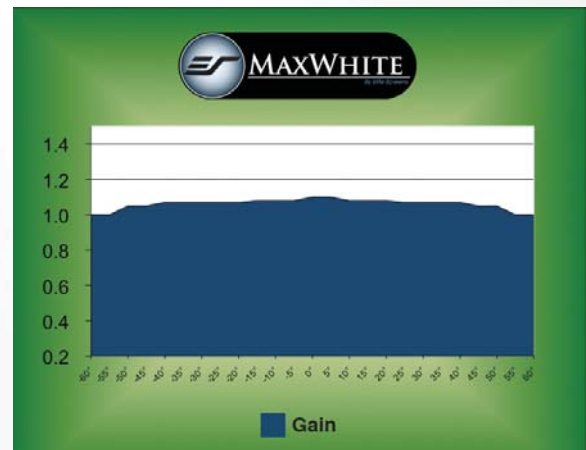

Warranty

- 2-year parts and labor
- 3-year warranty for GEMR (Government, Education, Military and Religious) - US only

Black-Backed Screen Material

Elite Screens' MaxWhite Screen Material is durable for daily use and Easy to Clean. It has a wide viewing angle with 1.1 Gain and is suitable for most applications including Commercial /Educational and Residential. MaxWhite Screen material has a black backing to eliminate light penetration for superior color reproduction. Its Texture pattern eliminates Moiré or Hot Spotting which is a common phenomenon with poorly made projection screen material or wall projections.