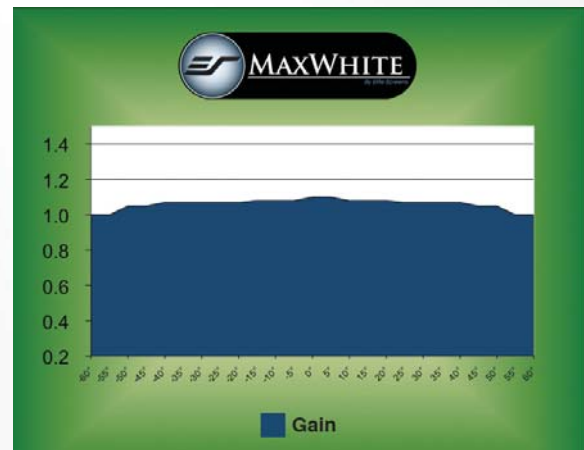

Warranty

- 2-year parts and labor
- 3-year warranty for GEMR (Government, Education, Military and Religious) - US only

Black-Backed Screen Material

Elite Screens' MaxWhite Screen Material is durable for daily use and Easy to Clean. It has a wide viewing angle with 1.1 Gain and is suitable for most applications including Commercial /Educational and Residential. MaxWhite Screen material has a black backing to eliminate light penetration for superior color reproduction. Its Texture pattern eliminates Moiré or Hot Spotting which is a common phenomenon with poorly made projection screen material or wall projections.