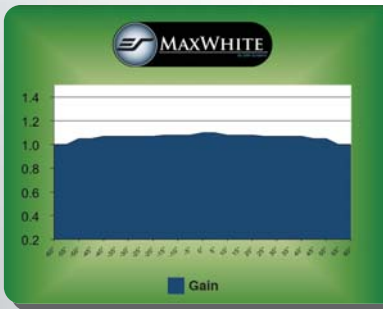

MaxWhite Screen Material

The most versatile screen surface for front projection. This material provides unlimited viewing angles and perfect uniformity while giving precise color reproduction with black and white contrast. Screen Surface is durable for daily use, is mildew resistant and can be washed with mild soap and water.

PVC/Woven Screen Material, Multi-Layer, Cross-Array Layout, Coated with Matte White Optical Material that is Mildew Resistant.