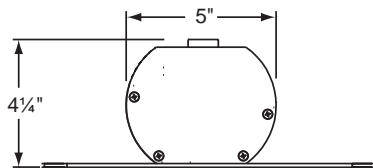

### System Options

- **Black Masking Borders**—1½" borders are standard.
- **Carrying Case**—See description above.

RoadWarrior and Traveller, cross-section

Nominal Diagonal	Viewing Area (H x W)	Height Range	Shipping Wt./lbs.	Net Wt./lbs.	Dimensions Closed (D x H x L)	Distance from floor to bottom of viewing area
------------------	----------------------	--------------	-------------------	--------------	-------------------------------	---