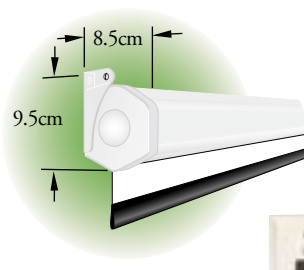

Baronet/HW