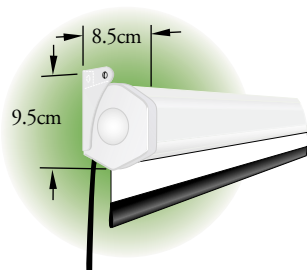

Baronet

Small Electric Screen

The BARONET is a compact electric screen with the motor inside the roller. It is our most economical, and most popular motorized screen. Universal mounting brackets make installation easy whether the BARONET is mounted on a wall, suspended or recessed above the ceiling. The BARONET's small case size will fit almost any space where a motorized screen is needed. The pentagonal steel case is finished in white. Select a FIBERGLASS MATT WHITE, GLASS BEADED or HIGH CONTRAST GREY viewing surface. Three versions of the BARONET are available:

Baronet

Furnished with 3m power cord and 3-position in-line operating switch. Available with 110v or 220v motor.

Baronet/HW

Furnished with junction box and 3-position wall switch for recessed wall mounting. Available with 110v or 220v motor.

Baronet/CE

Furnished with terminal strip and white 3-position "European" style wall switch for surface mounting. 220v motor only.

System Options

- **Extra Drop**—Up to 244 cm (96") overall height, either surface color or black.
- **Black Masking Borders**—Borders are optional for AV format screens and standard for all other format screens.

Image Area HxW (cm)	Case Length	Nominal Diagonal	Image Area HxW (cm)	Overall Size (cm)	Case Length
<i>AV Format</i>		<i>NTSC/PAL Format</i>			
127 x 127	140	6' / 183 cm	108 x 144	118 x 151	164
152 x 152	164	7' / 213 cm	127 x 169	136 x 177	190
178 x 178	190	8' / 244 cm	152 x 203	163 x 212	225
213 x 213	225	10' / 305 cm	175 x 234	185 x 244	257
244 x 244	257	<i>HDTV Format</i>			
		92" / 234 cm	114 x 203	125 x 212	225
		106" / 269 cm	132 x 234	142 x 244	257

Widescreen formats available

Baronet