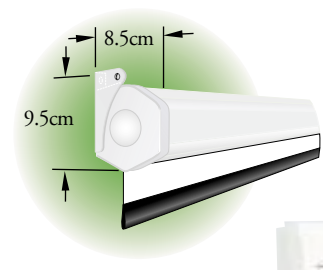

Baronet/CE