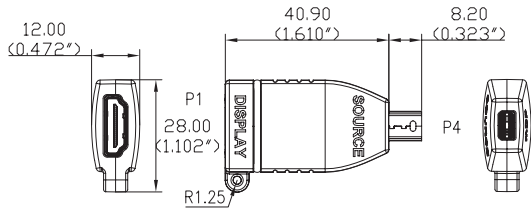

DATA SHEET

SPECIFICATIONS:

Universal 4K HDMI Adapter Ring with Color Coded Mini DisplayPort, DisplayPort, and USB-C

C2G
A brand of **legrand**

6500 Poe Avenue
Dayton, OH 45414
Phone: 800.CABL.911
www.c2g.com

Follow Us