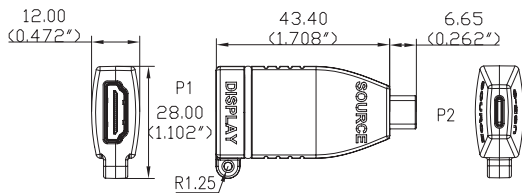

DATA SHEET

SPECIFICATIONS:

Universal 4K HDMI Adapter Ring with Color Coded Mini DisplayPort, DisplayPort, and USB-C

C2G
A brand of **legrand**

6500 Poe Avenue
Dayton, OH 45414
Phone: 800.CABL.911
www.c2g.com

Follow Us