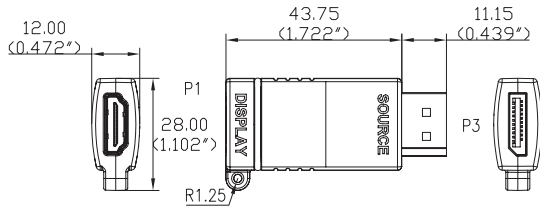

DATA SHEET

SPECIFICATIONS:

Universal 4K HDMI Adapter Ring with Color Coded Mini DisplayPort, DisplayPort, and USB-C

C2G
A brand of **legrand**

6500 Poe Avenue
Dayton, OH 45414
Phone: 800.CABL.911
www.c2g.com

Follow Us