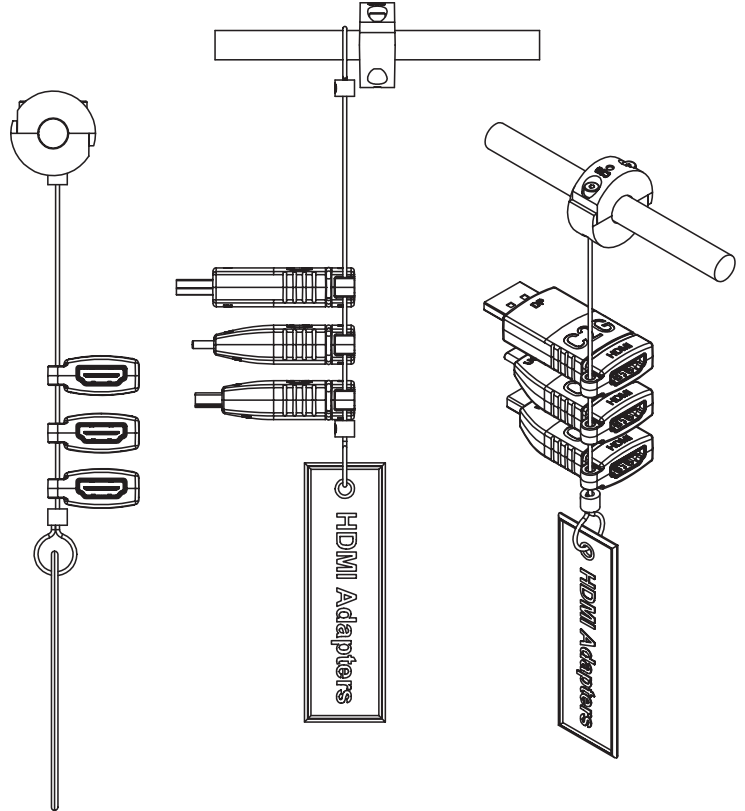

DATA SHEET

SPECIFICATIONS:

Universal 4K HDMI Adapter Ring with Color Coded Mini DisplayPort, DisplayPort, and USB-C

C2G
A brand of **legrand**

6500 Poe Avenue
Dayton, OH 45414
Phone: 800.CABL.911
www.c2g.com

Follow Us