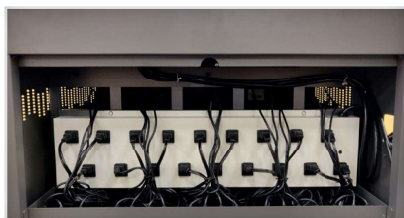

PRE-WIRED CUBE® Cart

32 | 36

DEVICE CAPACITY

Cart arrives pre-installed with USB-C power adapters

SAVE TIME

Every cart arrives pre-wired and ready to go. Save up to an hour in setup time.

SMART, AGILE POWER

Digital cycle timer rotates charging to each shelf every 10 minutes, ensuring a safe charge.

INDUSTRIAL GRADE

5 in. wheels with locking casters

DEVICE SECURITY

Durable padlock secures devices

BUILT TO LAST

All-steel construction

Dimensions are expressed W x D x H

	TVC32USBC	TVC36USBC
DEVICE COMPATIBILITY	Up to 17.3 in.	
POWER	AC: 120V, 12A, 50/60Hz	
CART DIMENSIONS	30 x 26.5 x 37.5 in	
SLOT DIMENSIONS	1.4 x 17 x 12 in.	1.1 x 17 x 12 in.
WEIGHT	166 lbs.	171 lbs.
FINISH		
REAR ACCESS	Back Panel	
SHIPMENT INCLUDES	Pre-wired CUBE® Cart <i>Ships fully assembled</i> Power cord Programmable combination padlock