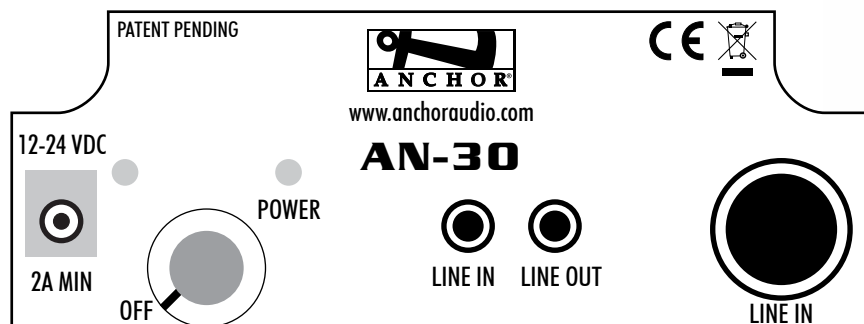

Line Out Jack: 3.5 mm "Daisy Chain" Multiple AN-30 Units

4.5" Neodymium Woofer & 30W Amplifier

Choice of colors: Black, Blue, Yellow, Red or Clear

The AN-30 speaker is the smallest system in the Anchor Audio line of products and offers a lot of sound in such a small cube. With 30 watts of rated power output, the AN-30 can cover a typical sized conference room or classroom with ease. The AN-30 is so lightweight at under two pounds that it mounts to a wall or ceiling bracket quite effortlessly. Combine an AN-30 with a projector in a classroom for the perfect audio visual solution.

AN-30 MODELS

AN-30	AC powered speaker monitor
AN-30CP	AN-30 powered speaker & SB-30 bracket

ACCESSORIES

SB-30	Wall or ceiling mounting bracket
SS-300	Speaker stand
MINI-15ST	Stereo mini-plug cable: 15"
AC-30	AC adapter

Technical Specifications

Rated Power Output	30 Watts
Max SPL @ Rated Power	109 dB @ 1 meter
Frequency Response	100Hz - 15KHz ±3dB
Speaker Type	4.5" Neodymium woofer
Line Out Jack	line level, 3.5 mm - stereo
Line In Jack	line level, 3.5 mm - stereo
	1/4" phone - mono
DC Input Jack	12 - 24 V, 2A Min
Dimensions (HWD)	5.5 x 5.5 x 6.5" / 14 x 14 x 16.5 cm
Weight	1.5 pounds / 0.68 Kg